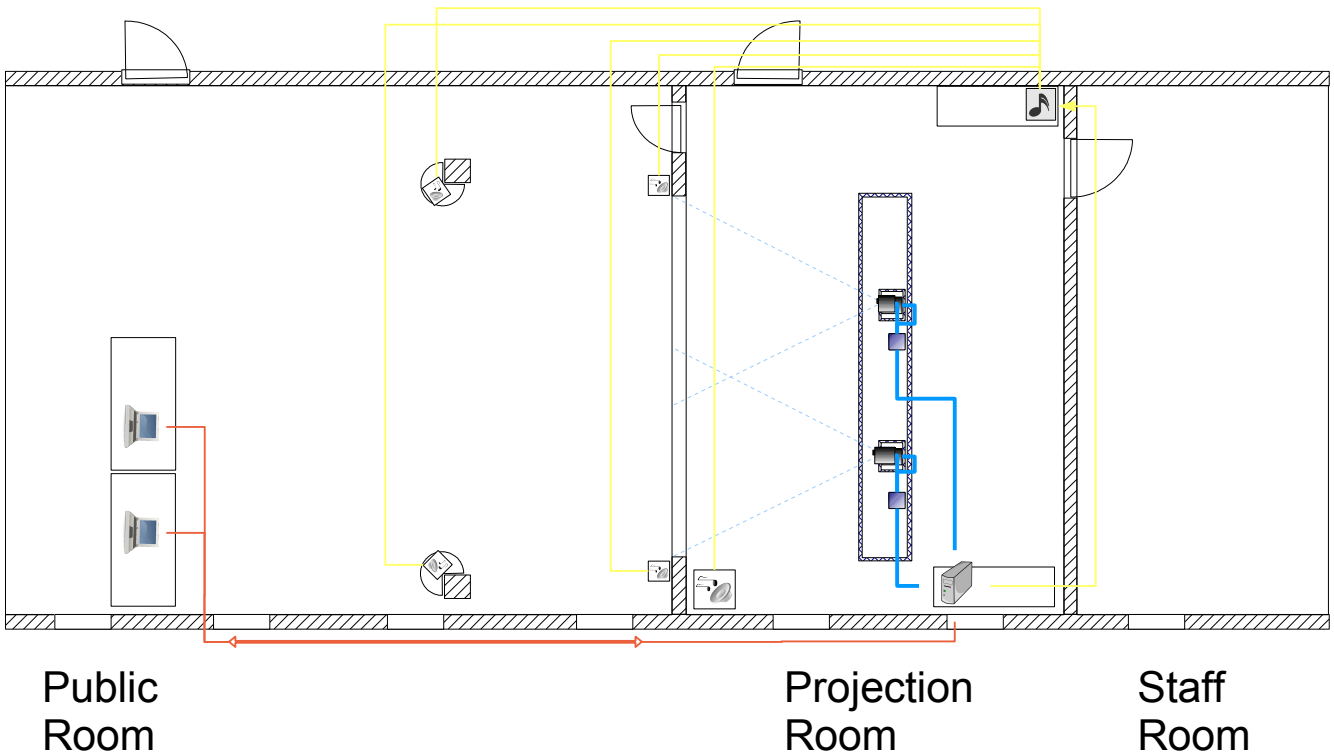

AAUE Sensorama

Typical VR setup with Cyviz wall and sound

- | | | |
|---|---|--|
|  speaker |  2 projectors (stereo) |  PC / laptop |
|  amplifier |  Cyziv frames |  PC NV Quadro |
| |  Cyziv sequ. stereo. box | |